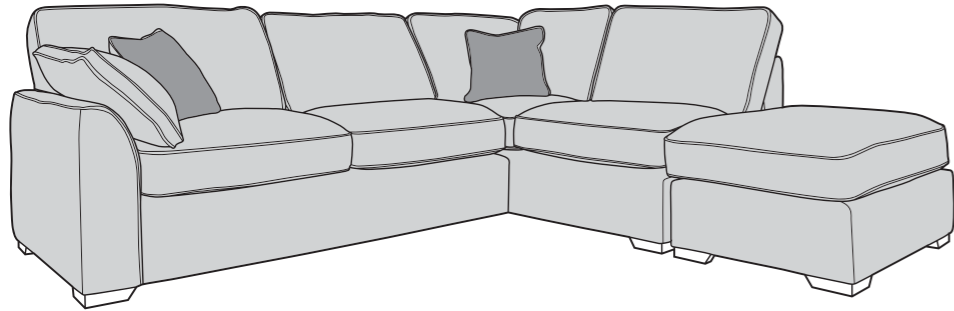

# Lorna Collection

3 seater sofa shown in Lassie Linen (Cover 1) and Sandro Olive (Cover 2). Love chair shown in Roland Moss (Cover 1) and Sandro Olive (Cover 2).

Colours represented are to be used as a guide only, colour shadings can vary slightly from each roll of fabric/leather hide. Please refer to manufacturers swatch for more colour options.

## LH3, RFC, FST (L3, RFC, P) Group

**3 Seater Sofa (3ST)**

**2 Seater Sofa Bed (2SB/2DB)**

**Love Chair (LOV)**

120cm sofa bed:

Mattress Width: 114cm

Sofa beds available as standard back only