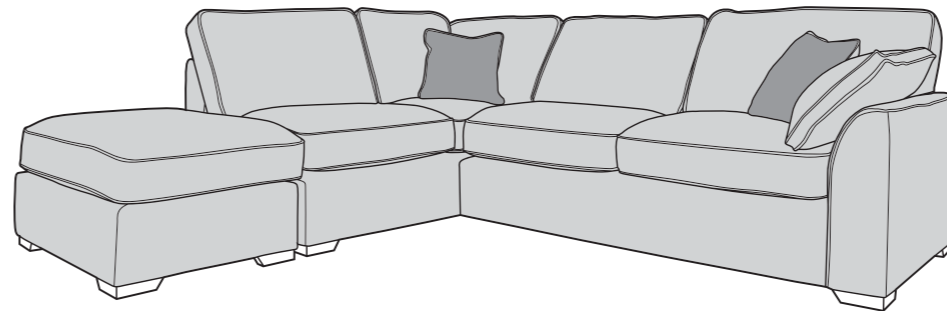

## LH3, RFC, FST (L3, RFC, P) Group

**3 Seater Sofa (3ST)**

**2 Seater Sofa Bed (2SB/2DB)**

**Love Chair (LOV)**

## FST, LFC, RH3 (P, LFC, R3) Group

**2 Seater Sofa (2ST)**

**Arm Chair (1ST)**

**Large Footstool P (FST)**

-  **COVER 1**  
(BODY)
-  **COVER 2**  
(SCATTER)

120cm sofa bed:

Mattress Width: 114cm

Sofa beds available as standard back only