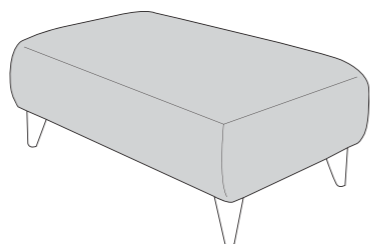

## FST, LFC, RH3 (P, LFC, R3) Group

**2 Seater Sofa (2ST)**

**Arm Chair (1ST)**

**Large Footstool P (FST)**

-  **COVER 1**  
(BODY)
-  **COVER 2**  
(SCATTER)

### Scatter Cushions

Front = Cover 2  
Piping = Cover 1  
Back = Cover 1

## ACCENT PIECES

**Storage Footstool (FSS)**

**Large Style Footstool (FST)**

**Small Style Footstool (FST)**

# LORNA DIMENSIONS (CM)

AVAILABLE PIECES	HEIGHT 1	WIDTH 2	DEPTH 3	SEAT HEIGHT 4	SEAT DEPTH (STD) 5	SEAT WIDTH 6	ACCESS DIAGONAL 7	WEIGHT (KG)	SCATTER CUSHIONS
L3, RFC, FST GROUP or R3, LFC, FST GROUP	93	283	251	50	56	N/A	N/A	100.5	2
L3/R3 UNIT	93	186	97	50	56	149	204	53	1
LFC/RFC UNIT	93	178	97	50	56	137	200	47.5	1
LARGE FOOTSTOOL UNIT	50	73	97	N/A	N/A	N/A	115	17	N/A
<b>SOFA BEDS - STD BACK ONLY</b>									
3 SEATER SOFA (3ST)	93	203	97	50	56	127	218	70	2
2 SEATER SOFA (2ST)	93	175	97	50	56	102	195	60	2
LOVE CHAIR (LOV)	93	136	97	50	56	63	160	52.5	2
ARM CHAIR (1ST)	93	101	97	50	56	66	133	43	1
<b>SOFA BEDS - STD BACK ONLY</b>									
2SB - 120cm STANDARD SOFA BED	93	175	97	50	56	99	193	73	2
2DB - 120cm DELUXE SOFA BED	93	175	97	50	56	99	193	90.5	2
<b>OPEN DEPTH OF SOFA BEDS 226CM</b>									
<b>ACCENT PIECES</b>									
STORAGE STOOL (FSS)	43	63	50	N/A	N/A	N/A	75	13	N/A
LARGE STYLE FOOTSTOOL (FST)	40	103	63	N/A	N/A	N/A	115	15	N/A
SMALL STYLE FOOTSTOOL (FST)	40	63	63	N/A	N/A	N/A	83	11.5	N/A