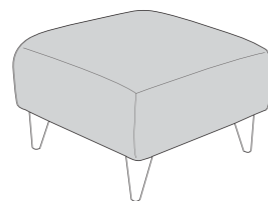

## FST, LFC, RH3 (P, LFC, R3) Group

**2 Seater Sofa (2ST)**

**Arm Chair (1ST)**

**Large Footstool P (FST)**

-  **COVER 1**  
(BODY)
-  **COVER 2**  
(SCATTER)

### Scatter Cushions

Front = Cover 2  
Piping = Cover 1  
Back = Cover 1

## ACCENT PIECES

**Storage Footstool (FSS)**

**Large Style Footstool (FST)**

**Small Style Footstool (FST)**

# LORNA DIMENSIONS (CM)

AVAILABLE PIECES	HEIGHT 1	WIDTH 2	DEPTH 3	SEAT HEIGHT 4	SEAT DEPTH (STD) 5	SEAT WIDTH 6	ACCESS DIAGONAL 7	WEIGHT (KG)	SCATTER CUSHIONS
L3, RFC, FST GROUP or R3, LFC, FST GROUP	93	283	251	50	56	N/A	N/A	100.5	2
L3/R3 UNIT	93	186	97	50	56	149	204	53	1
LFC/RFC UNIT	93	178	97	50	56	137	200	47.5	1
LARGE FOOTSTOOL UNIT	50	73	97	N/A	N/A	N/A	115	17	N/A
<b>SOFA BEDS - STD BACK ONLY</b>									
3 SEATER SOFA (3ST)	93	203	97	50	56	127	218	70	2
2 SEATER SOFA (2ST)	93	175	97	50	56	102	195	60	2
LOVE CHAIR (LOV)	93	136	97	50	56	63	160	52.5	2
ARM CHAIR (1ST)	93	101	97	50	56	66	133	43	1
<b>SOFA BEDS - STD BACK ONLY</b>									
2SB - 120cm STANDARD SOFA BED	93	175	97	50	56	99	193	73	2
2DB - 120cm DELUXE SOFA BED	93	175	97	50	56	99	193	90.5	2
<b>OPEN DEPTH OF SOFA BEDS 226CM</b>									
<b>ACCENT PIECES</b>									
STORAGE STOOL (FSS)	43	63	50	N/A	N/A	N/A	75	13	N/A
LARGE STYLE FOOTSTOOL (FST)	40	103	63	N/A	N/A	N/A	115	15	N/A
SMALL STYLE FOOTSTOOL (FST)	40	63	63	N/A	N/A	N/A	83	11.5	N/A