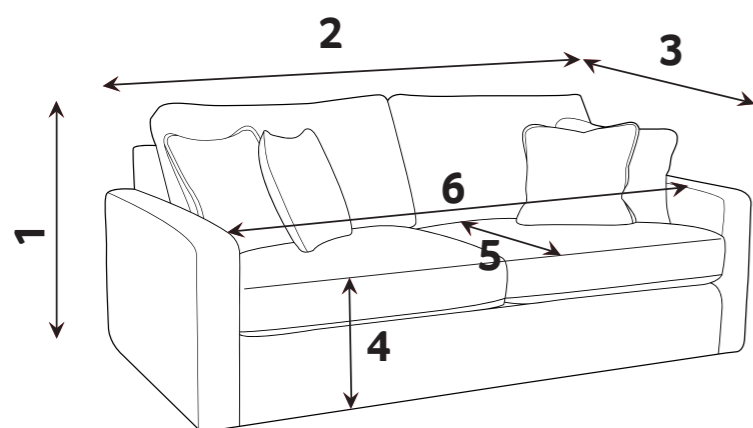

# LORNA DIMENSIONS (CM)

AVAILABLE PIECES	HEIGHT 1	WIDTH 2	DEPTH 3	SEAT HEIGHT 4	SEAT DEPTH (STD) 5	SEAT WIDTH 6	ACCESS DIAGONAL 7	WEIGHT (KG)	SCATTER CUSHIONS
L3, RFC, FST GROUP or R3, LFC, FST GROUP	93	283	251	50	56	N/A	N/A	100.5	2
L3/R3 UNIT	93	186	97	50	56	149	204	53	1
LFC/RFC UNIT	93	178	97	50	56	137	200	47.5	1
LARGE FOOTSTOOL UNIT	50	73	97	N/A	N/A	N/A	115	17	N/A
<b>SOFA BEDS - STD BACK ONLY</b>									
3 SEATER SOFA (3ST)	93	203	97	50	56	127	218	70	2
2 SEATER SOFA (2ST)	93	175	97	50	56	102	195	60	2
LOVE CHAIR (LOV)	93	136	97	50	56	63	160	52.5	2
ARM CHAIR (1ST)	93	101	97	50	56	66	133	43	1
<b>SOFA BEDS - STD BACK ONLY</b>									
2SB - 120cm STANDARD SOFA BED	93	175	97	50	56	99	193	73	2
2DB - 120cm DELUXE SOFA BED	93	175	97	50	56	99	193	90.5	2
<b>OPEN DEPTH OF SOFA BEDS 226CM</b>									
<b>ACCENT PIECES</b>									
STORAGE STOOL (FSS)	43	63	50	N/A	N/A	N/A	75	13	N/A
LARGE STYLE FOOTSTOOL (FST)	40	103	63	N/A	N/A	N/A	115	15	N/A
SMALL STYLE FOOTSTOOL (FST)	40	63	63	N/A	N/A	N/A	83	11.5	N/A

## DIMENSION GUIDE

Check the diagonal access dimension to ensure furniture will fit in your home.

1 - HEIGHT  
2 - WIDTH

3 - DEPTH  
4 - SEAT HEIGHT

5 - SEAT DEPTH (STD & PILLOW)  
6 - SEAT WIDTH

7 - DIAGONAL ACCESS