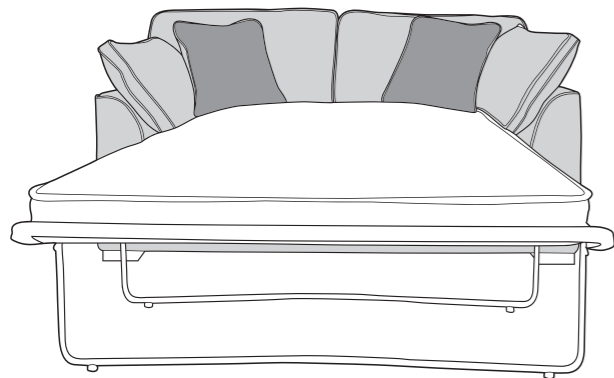

# LORNA COVER GUIDE - STANDARD BACK ONLY

Please use this guide when ordering the following pieces to clarify cover options.

## LH3, RFC, FST (L3, RFC, P) Group

**3 Seater Sofa (3ST)**

**2 Seater Sofa Bed (2SB/2DB)**

**Love Chair (LOV)**

120cm sofa bed:

Mattress Width: 114cm

Sofa beds available as standard back only