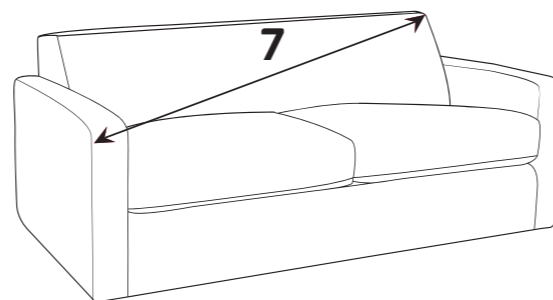

# LORNA DIMENSIONS (CM)

AVAILABLE PIECES	HEIGHT 1	WIDTH 2	DEPTH 3	SEAT HEIGHT 4	SEAT DEPTH (STD) 5	SEAT WIDTH 6	ACCESS DIAGONAL 7	WEIGHT (KG)	SCATTER CUSHIONS
L3, RFC, FST GROUP or R3, LFC, FST GROUP	93	283	251	50	56	N/A	N/A	100.5	2
L3/R3 UNIT	93	186	97	50	56	149	204	53	1
LFC/RFC UNIT	93	178	97	50	56	137	200	47.5	1
LARGE FOOTSTOOL UNIT	50	73	97	N/A	N/A	N/A	115	17	N/A
<b>SOFA BEDS - STD BACK ONLY</b>									
3 SEATER SOFA (3ST)	93	203	97	50	56	127	218	70	2
2 SEATER SOFA (2ST)	93	175	97	50	56	102	195	60	2
LOVE CHAIR (LOV)	93	136	97	50	56	63	160	52.5	2
ARM CHAIR (1ST)	93	101	97	50	56	66	133	43	1
<b>SOFA BEDS - STD BACK ONLY</b>									
2SB - 120cm STANDARD SOFA BED	93	175	97	50	56	99	193	73	2
2DB - 120cm DELUXE SOFA BED	93	175	97	50	56	99	193	90.5	2
<b>OPEN DEPTH OF SOFA BEDS 226CM</b>									
<b>ACCENT PIECES</b>									
STORAGE STOOL (FSS)	43	63	50	N/A	N/A	N/A	75	13	N/A
LARGE STYLE FOOTSTOOL (FST)	40	103	63	N/A	N/A	N/A	115	15	N/A
SMALL STYLE FOOTSTOOL (FST)	40	63	63	N/A	N/A	N/A	83	11.5	N/A

## DIMENSION GUIDE

Check the diagonal access dimension to ensure furniture will fit in your home.

1 - HEIGHT  
2 - WIDTH

3 - DEPTH  
4 - SEAT HEIGHT

5 - SEAT DEPTH (STD & PILLOW)  
6 - SEAT WIDTH

7 - DIAGONAL ACCESS